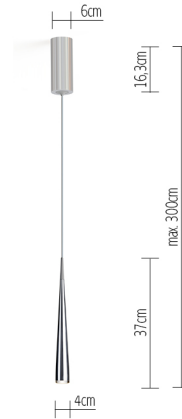

NICE UP ROUND 7 alu pol/grey

CNI00-0

TECHNICAL SPECIFICATIONS

Lamp holder	LED
Mounting method	ceiling-mounted (surface)
Light emission	direct
Light distribution	symmetric
The luminaire's luminous flux	300 lm
Colour temperature	2700 K
Colour rendering index (CRI)	>90
Rated voltage (range)	220-240 V / 120 V
Power frequency	50/60 Hz
Power consumption (maximum)	11 W
Surface	polished
Housing material	Aluminium
Type of lamp control gear	Driver
Ballast included	Yes
Protection class	I
Connection cable (number of cores)	3
Number of lampheads	1
Lampshade material	Aluminium
Energy efficiency	A - A++
Dimmable	Yes
Type of Dimmer	phase control rotary dimmer
Height	310 mm
Diameter	40 mm
Head adjustable	No
Height adjustable	No
Suspension length	-/3000 mm
Custom length	Yes