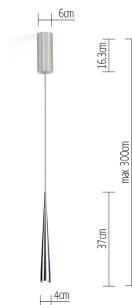

NICE UP ROUND 7 alu pol/grey

CNI00-0

€ 355,46 excl.

The reserved design of the **NICE**

suspension luminaire allows a versatile use - as a single luminaire over small tables, in rows over large tables and reception areas, and in a group as NICE RAIN. Due to the exchangeable OPTIC 4 available in a variety of colours, **NICE** has a different appearance again and again.

The CHOICE Configurator allows individual configuration of the luminaire.

Design: Tobias Grau

NICE UP ROUND 7 alu pol/grey

CNI00-0

TECHNICAL SPECIFICATIONS

Lamp holder	LED
Mounting method	ceiling-mounted (surface)
Light emission	direct
Light distribution	symmetric
The luminaire's luminous flux	300 lm
Colour temperature	2700 K
Colour rendering index (CRI)	>90
Rated voltage (range)	220-240 V / 120 V
Power frequency	50/60 Hz
Power consumption (maximum)	11 W
Surface	polished
Housing material	Aluminium
Type of lamp control gear	Driver
Ballast included	Yes
Protection class	I
Connection cable (number of cores)	3
Number of lampheads	1
Lampshade material	Aluminium
Energy efficiency	A - A++
Dimmable	Yes
Type of Dimmer	phase control rotary dimmer
Height	310 mm
Diameter	40 mm
Head adjustable	No
Height adjustable	No
Suspension length	-/3000 mm
Custom length	Yes